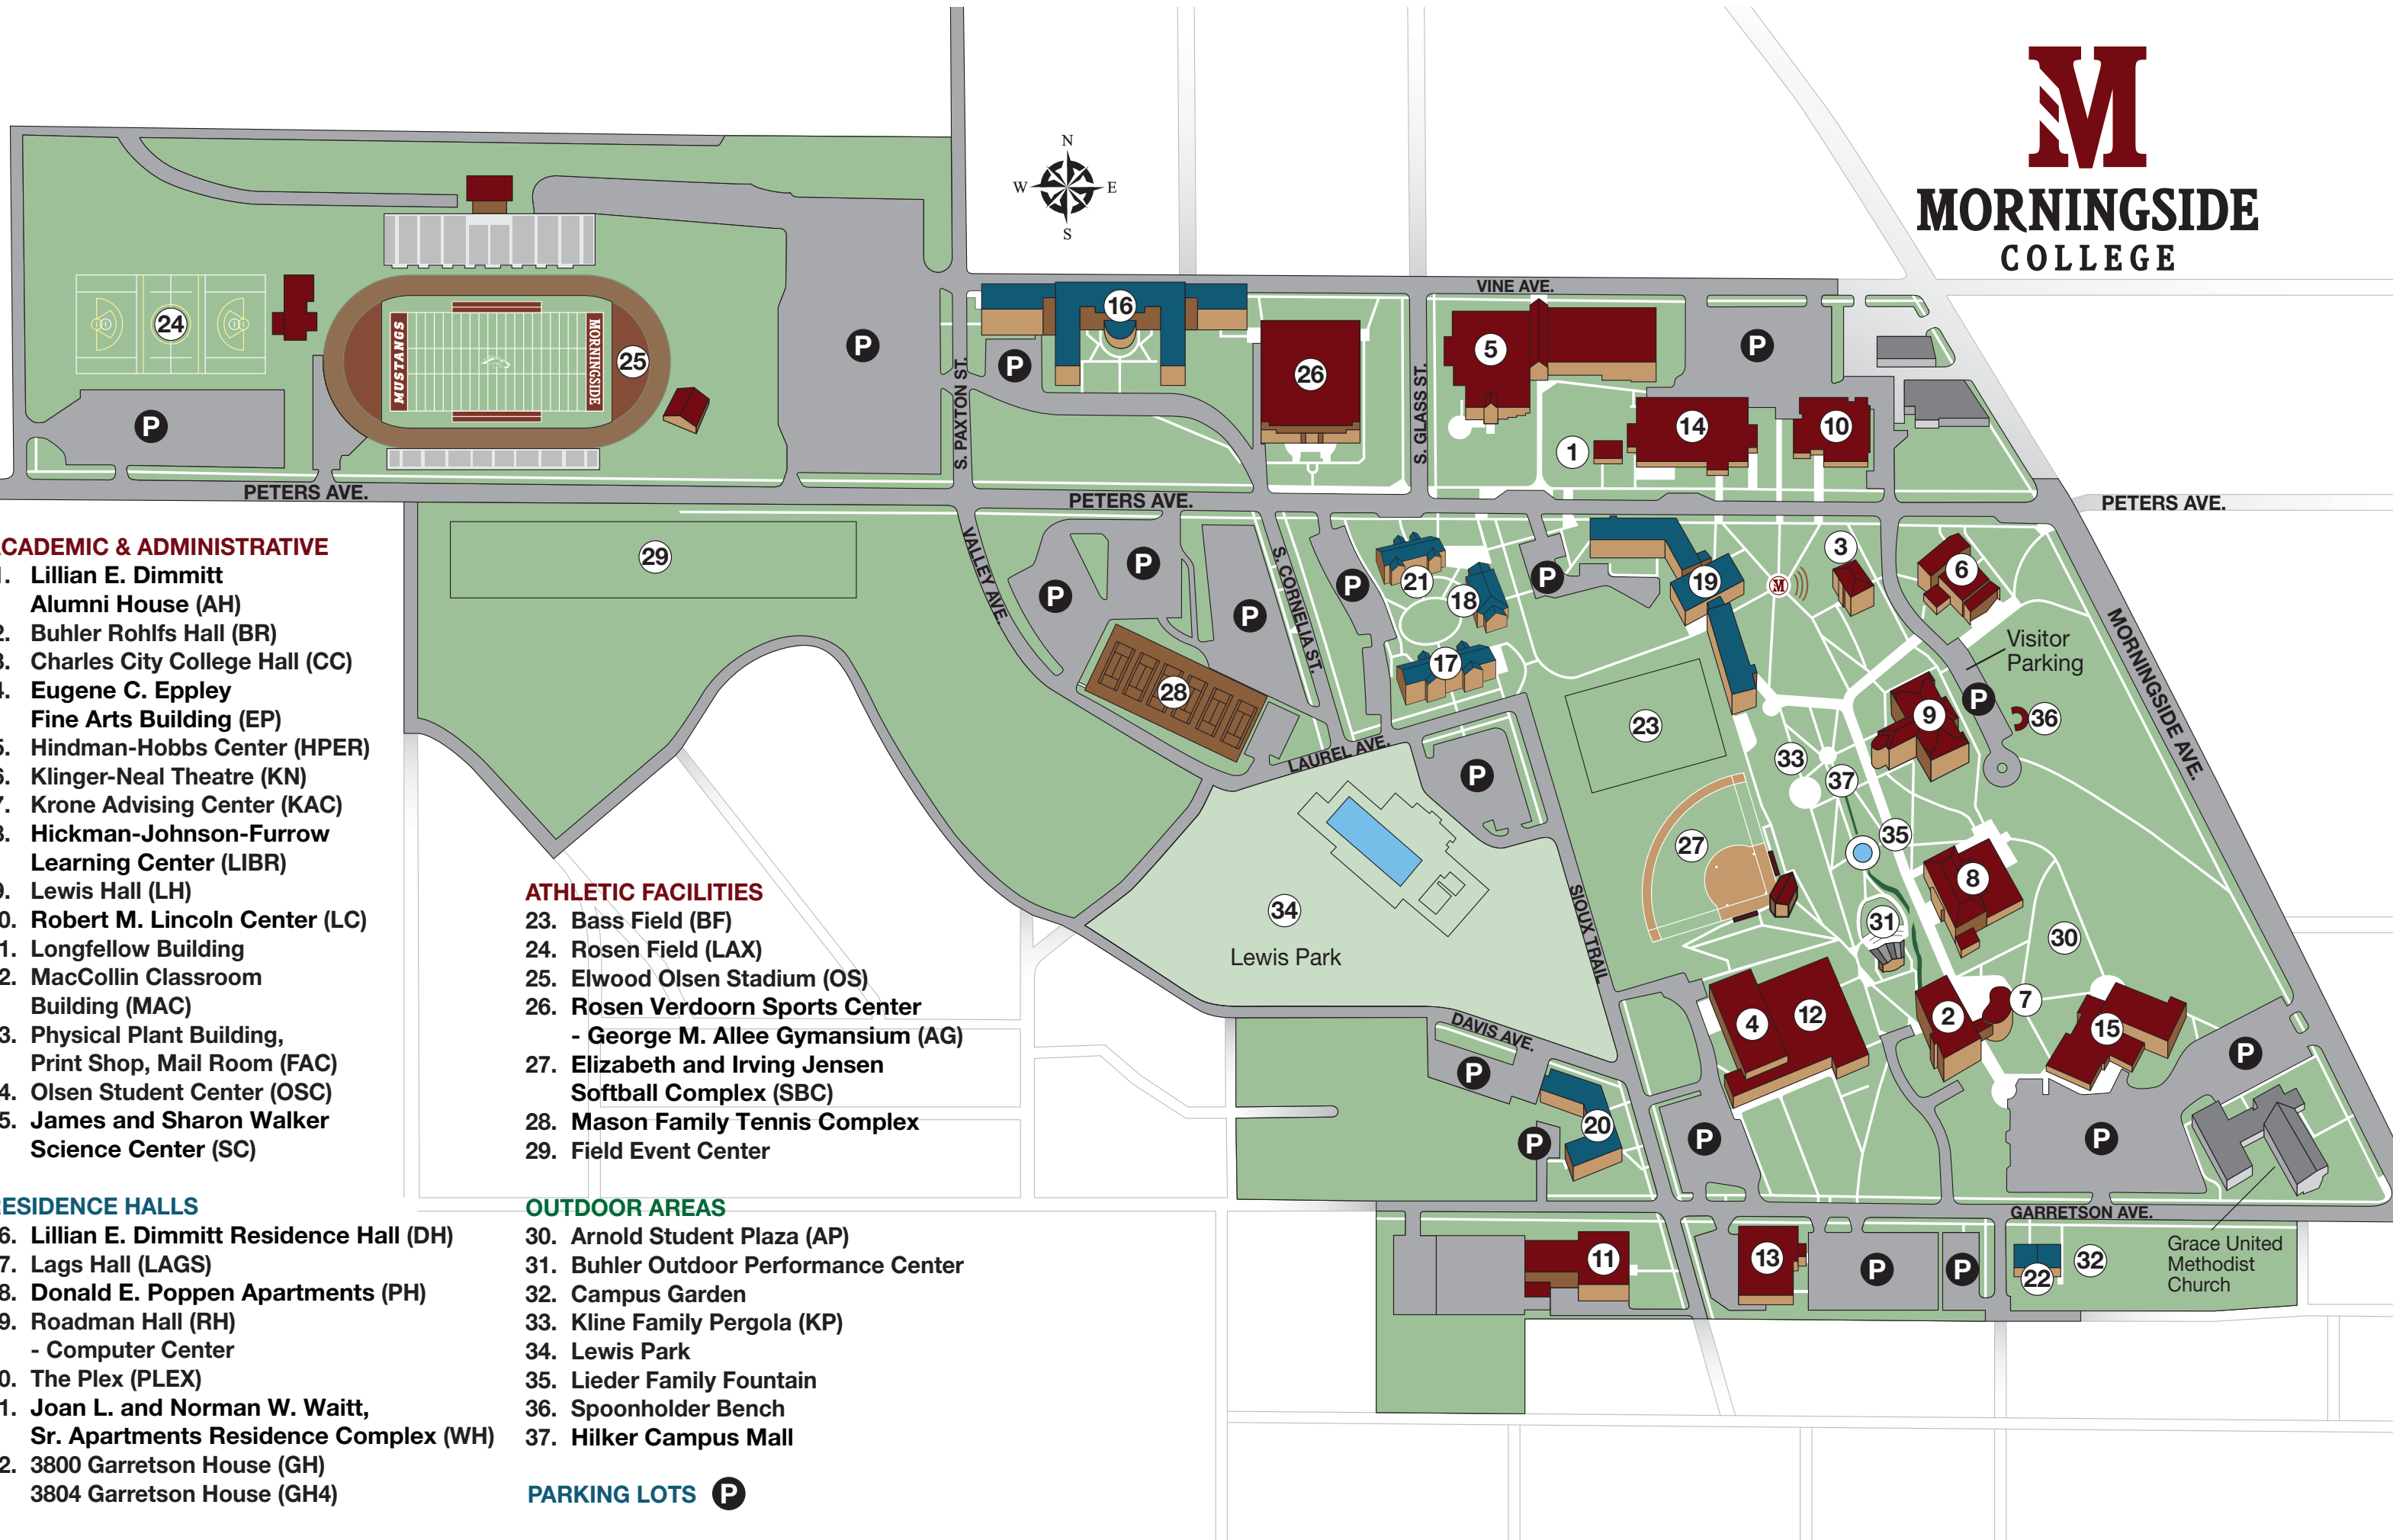

**MORNINGSIDE
COLLEGE**

ACADEMIC & ADMINISTRATIVE

- 1. Lillian E. Dimmitt Alumni House (AH)
- 2. Buhler Rohlf's Hall (BR)
- 3. Charles City College Hall (CC)
- 4. Eugene C. Eppley Fine Arts Building (EP)
- 5. Hindman-Hobbs Center (HPER)
- 6. Klinger-Neal Theatre (KN)
- 7. Krone Advising Center (KAC)
- 8. Hickman-Johnson-Furrow Learning Center (LIBR)
- 9. Lewis Hall (LH)
- 10. Robert M. Lincoln Center (LC)
- 11. Longfellow Building
- 12. MacCollin Classroom Building (MAC)
- 13. Physical Plant Building, Print Shop, Mail Room (FAC)
- 14. Olsen Student Center (OSC)
- 15. James and Sharon Walker Science Center (SC)

ATHLETIC FACILITIES

- 23. Bass Field (BF)
- 24. Rosen Field (LAX)
- 25. Elwood Olsen Stadium (OS)
- 26. Rosen Verdoorn Sports Center - George M. Allee Gymnasium (AG)
- 27. Elizabeth and Irving Jensen Softball Complex (SBC)
- 28. Mason Family Tennis Complex
- 29. Field Event Center

OUTDOOR AREAS

- 30. Arnold Student Plaza (AP)
- 31. Buhler Outdoor Performance Center
- 32. Campus Garden
- 33. Kline Family Pergola (KP)
- 34. Lewis Park
- 35. Lieder Family Fountain
- 36. Spoonholder Bench
- 37. Hilker Campus Mall

PARKING LOTS P